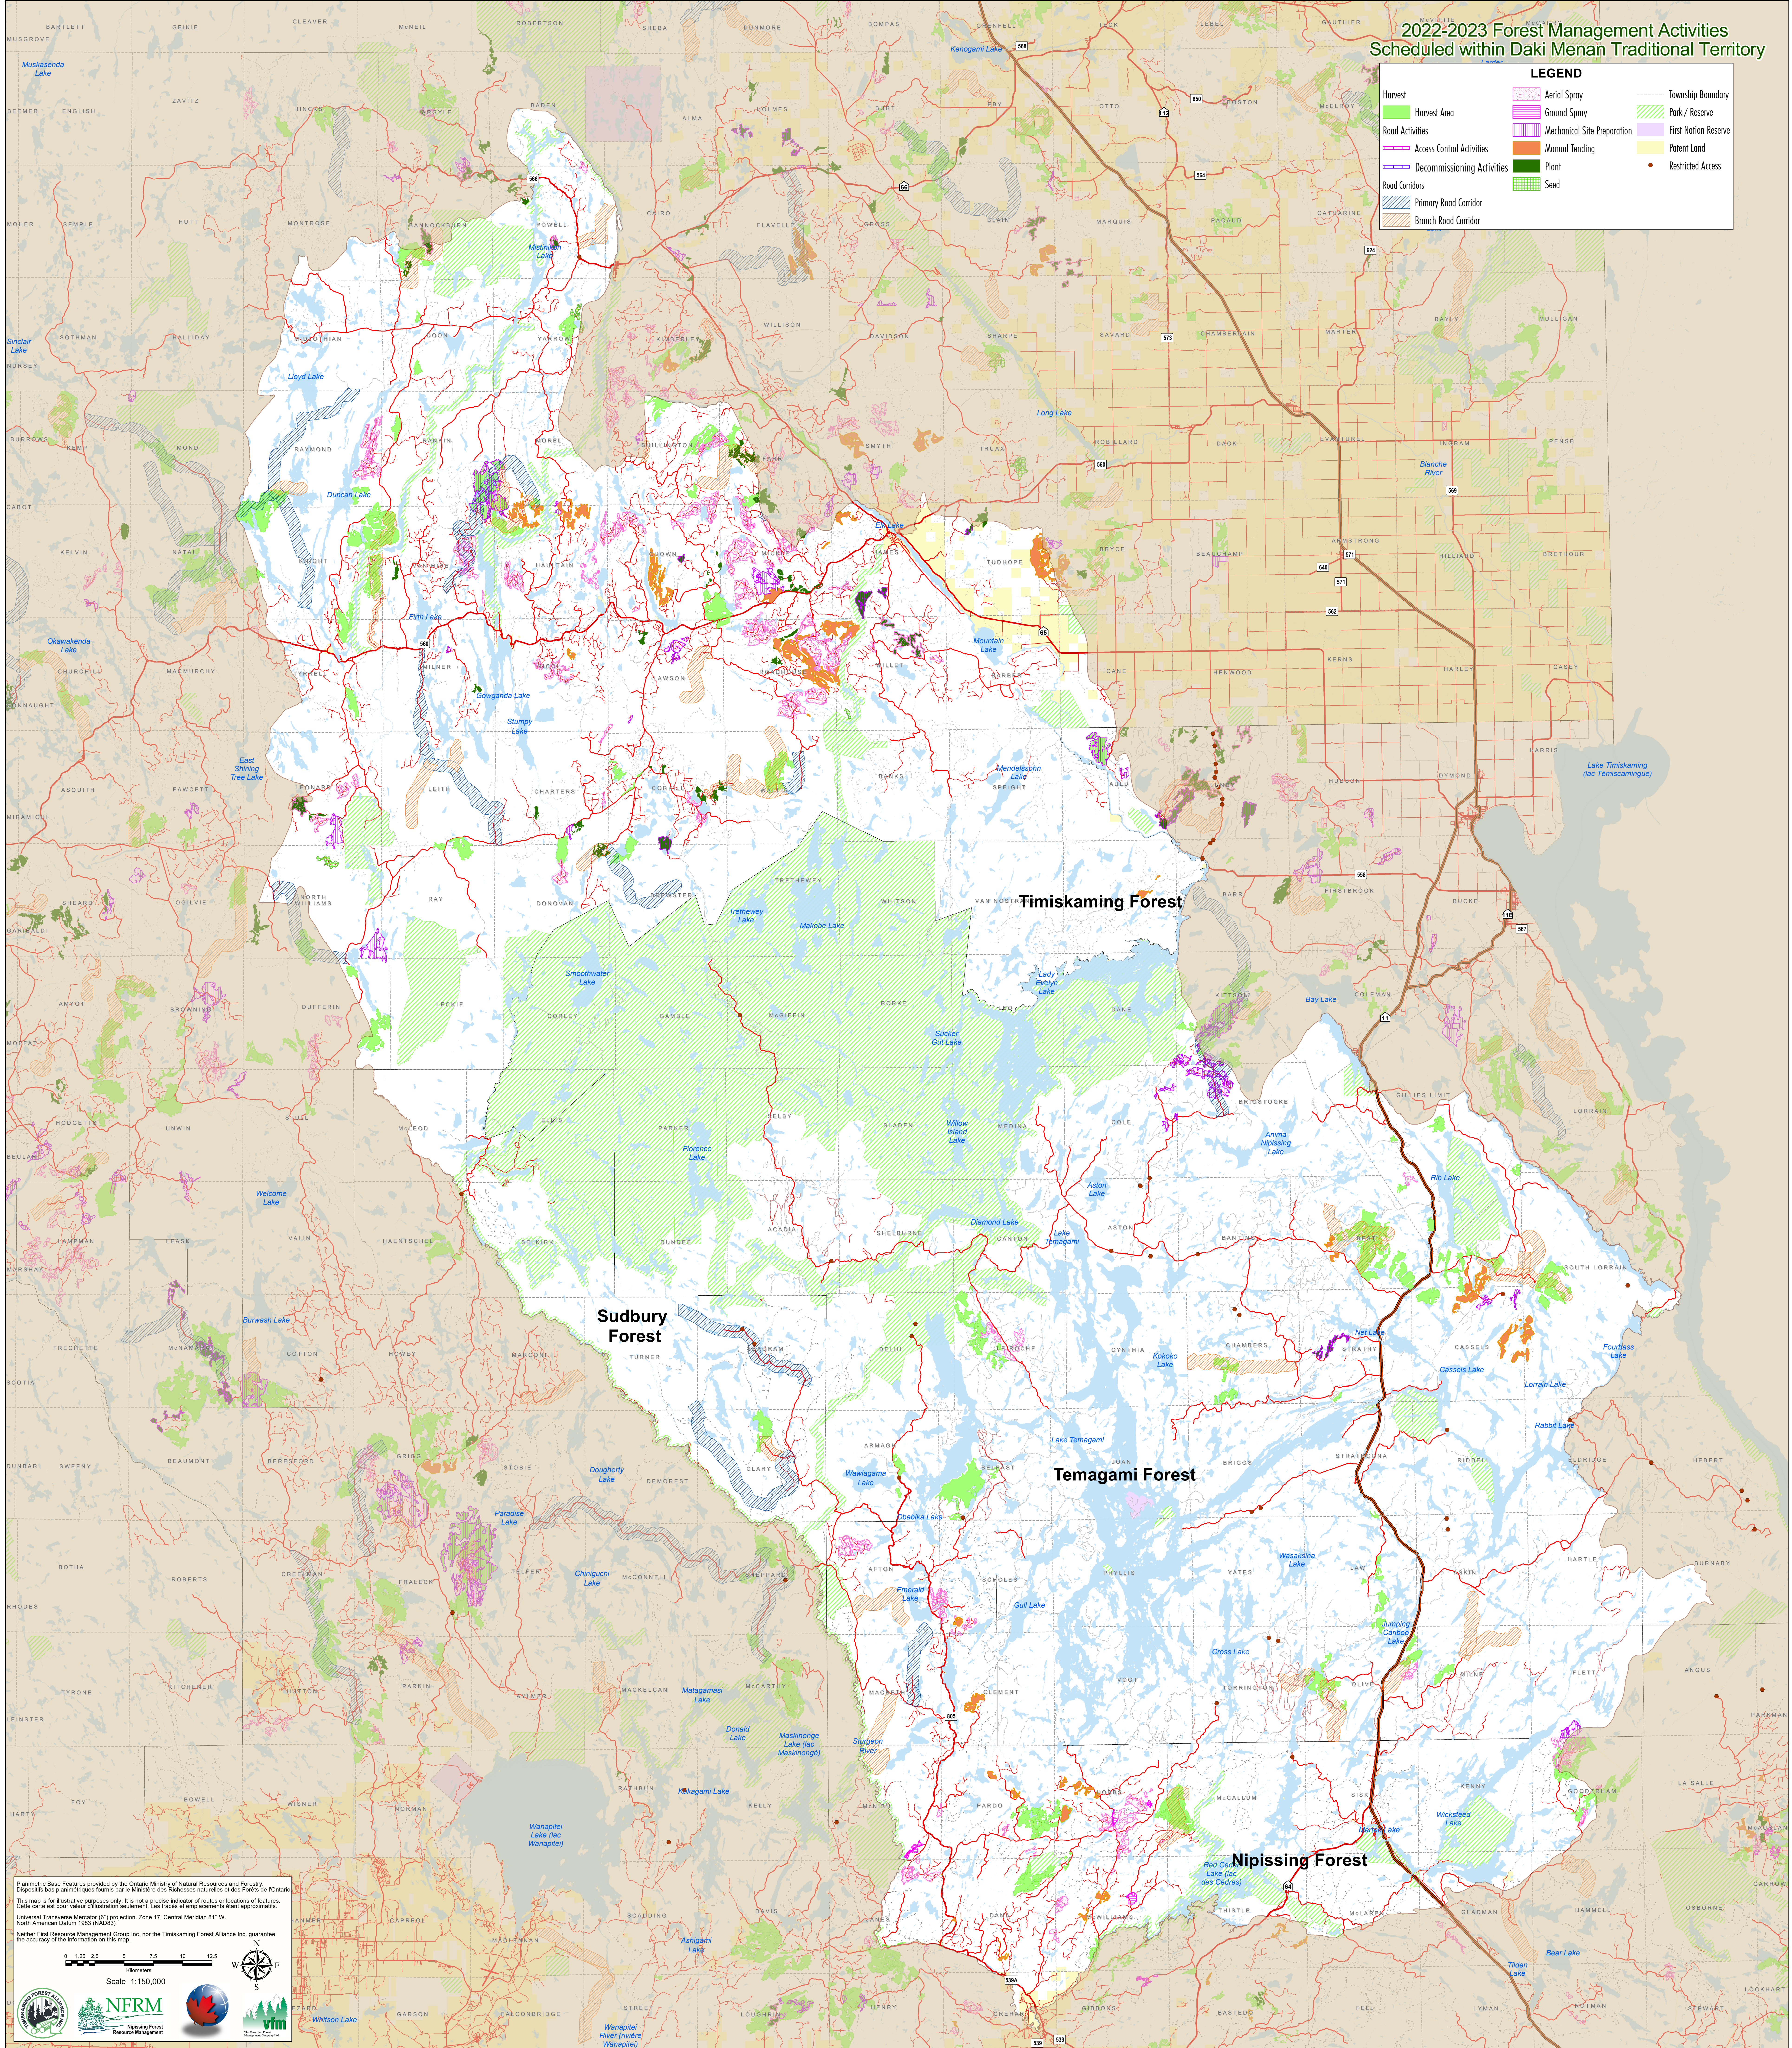

2022-2023 Forest Management Activities Scheduled within Daki Menan Traditional Territory