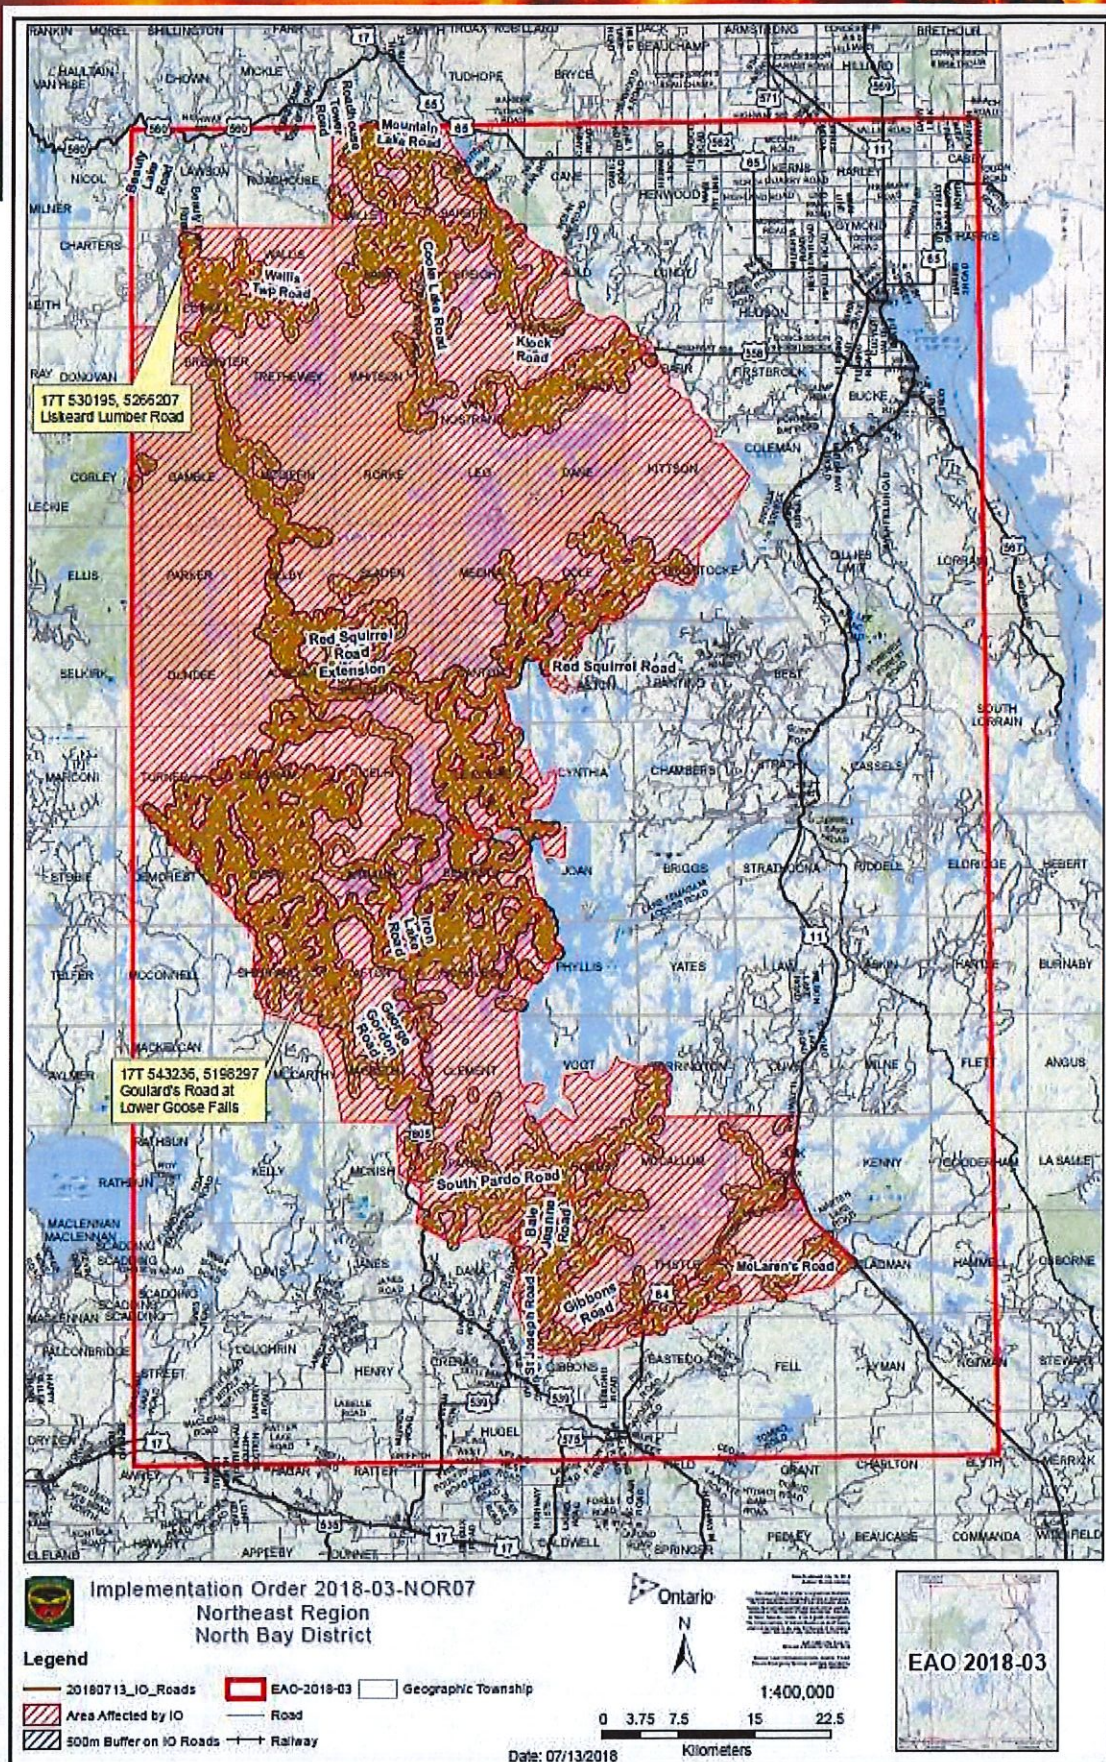

FOREST FIRE NEWS

Travel restrictions

The Ministry of Natural Resources and Forestry is prohibiting access in portions of North Bay, Sudbury and Kirkland Lake Districts where there are public safety hazards as a result of increased fire activity. Crown land camping, boating, day-tripping, hiking, ATVing as well as accessing private or commercial camps/ cottages are not permitted in the area covered by the travel restrictions.

For inquires about the travel restrictions, please call: 705-475-5546